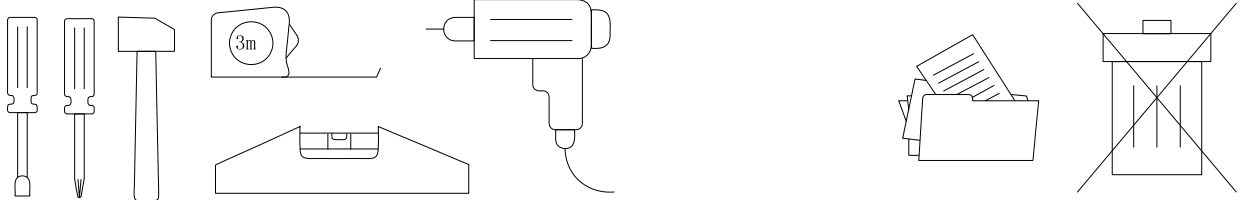

NR003M01

45 min

x2

x2

A = 3PCS

φ12 X 10mm  
B = 3PCS

φ8 X 30mm  
C = 10PCS

M6 x 15mm  
D = 16PCS

M6 x 50mm  
E = 8PCS

φ3\*15mm  
F = 7PCS

4mm  
G = 1PC

φ3x25mm  
H = 7PCS

φ4x38mm  
I = 2PCS

J = 2PCS

Ø21mm  
K = 3PCS

1