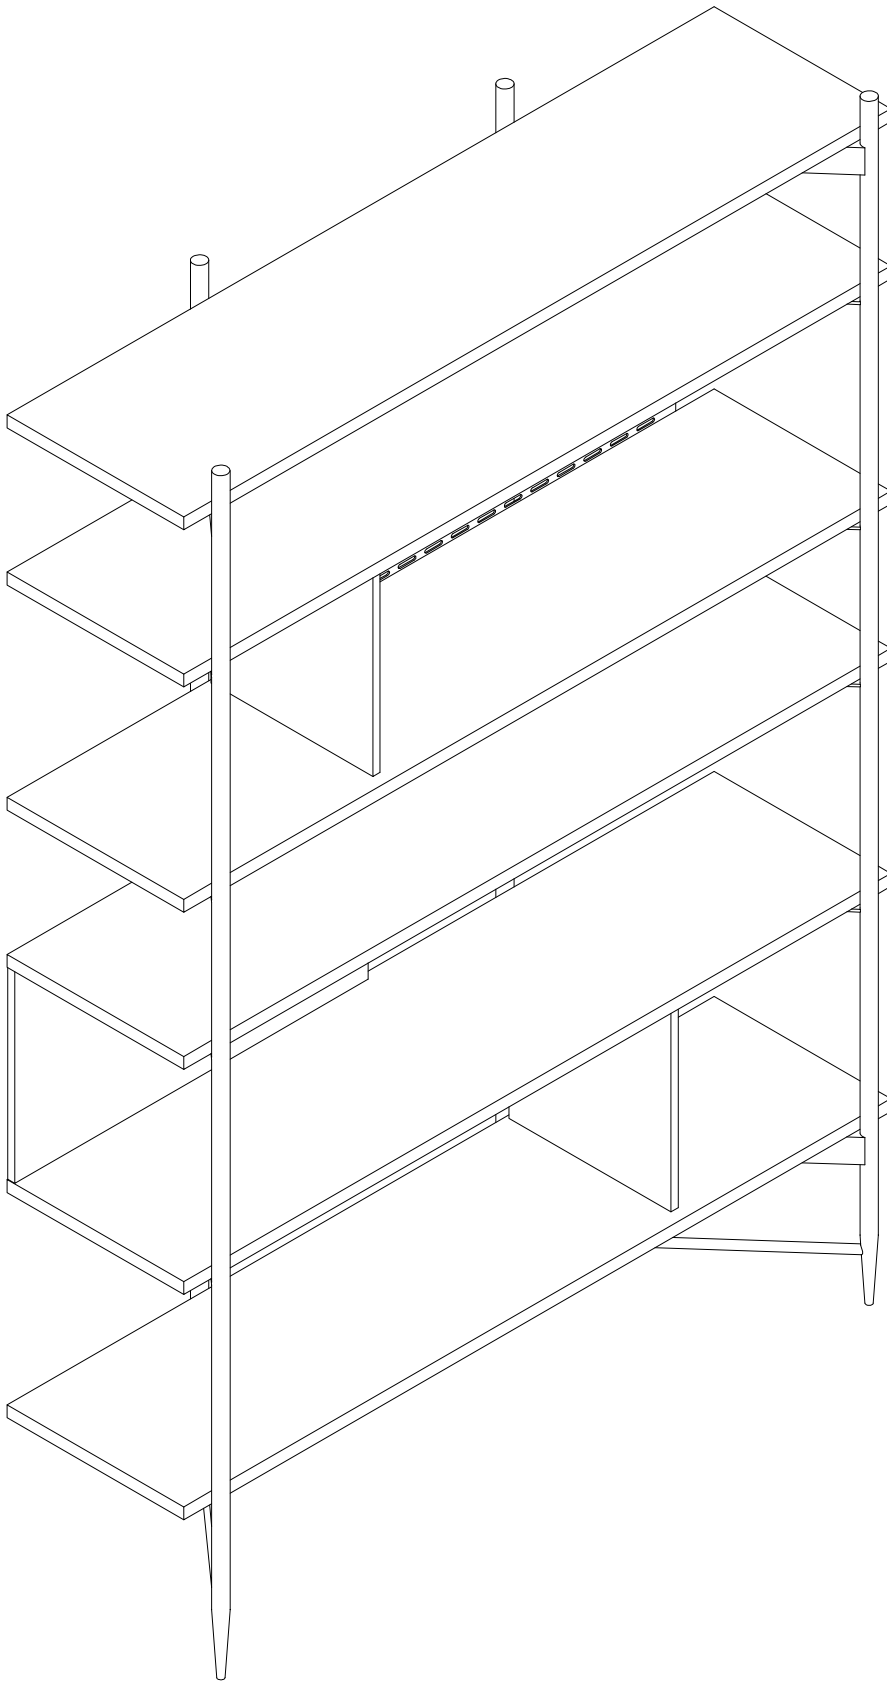

NR003M01

45 min

x2

x2

A = 3PCS

φ12 X 10mm  
B = 3PCS

φ8 X 30mm  
C = 10PCS

M6 x 15mm  
D = 16PCS

M6 x 50mm  
E = 8PCS

φ3\*15mm  
F = 7PCS

4mm  
G = 1PC

φ3x25mm  
H = 7PCS

φ4x38mm  
I = 2PCS

J = 2PCS

Ø21mm  
K = 3PCS

1