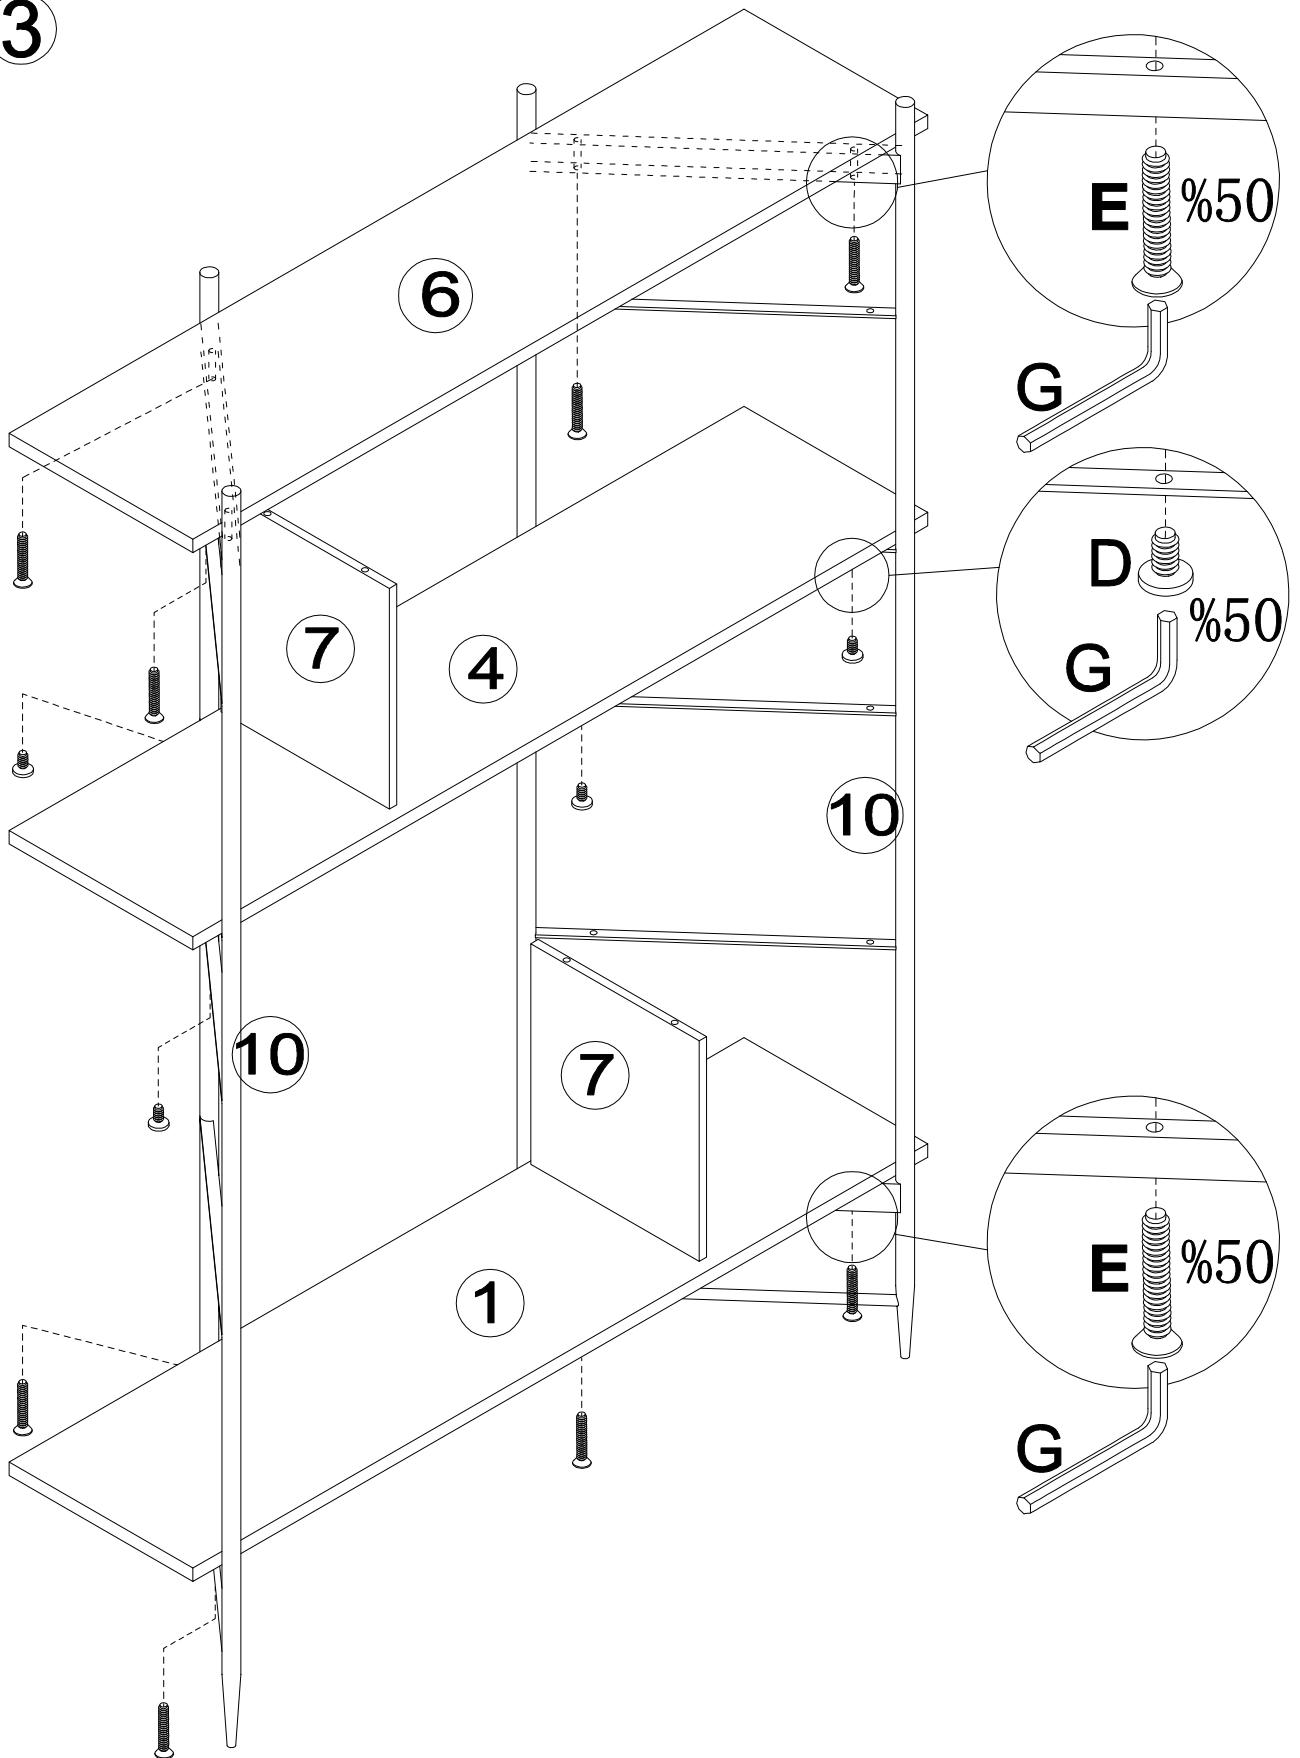

3

NR003M01

7